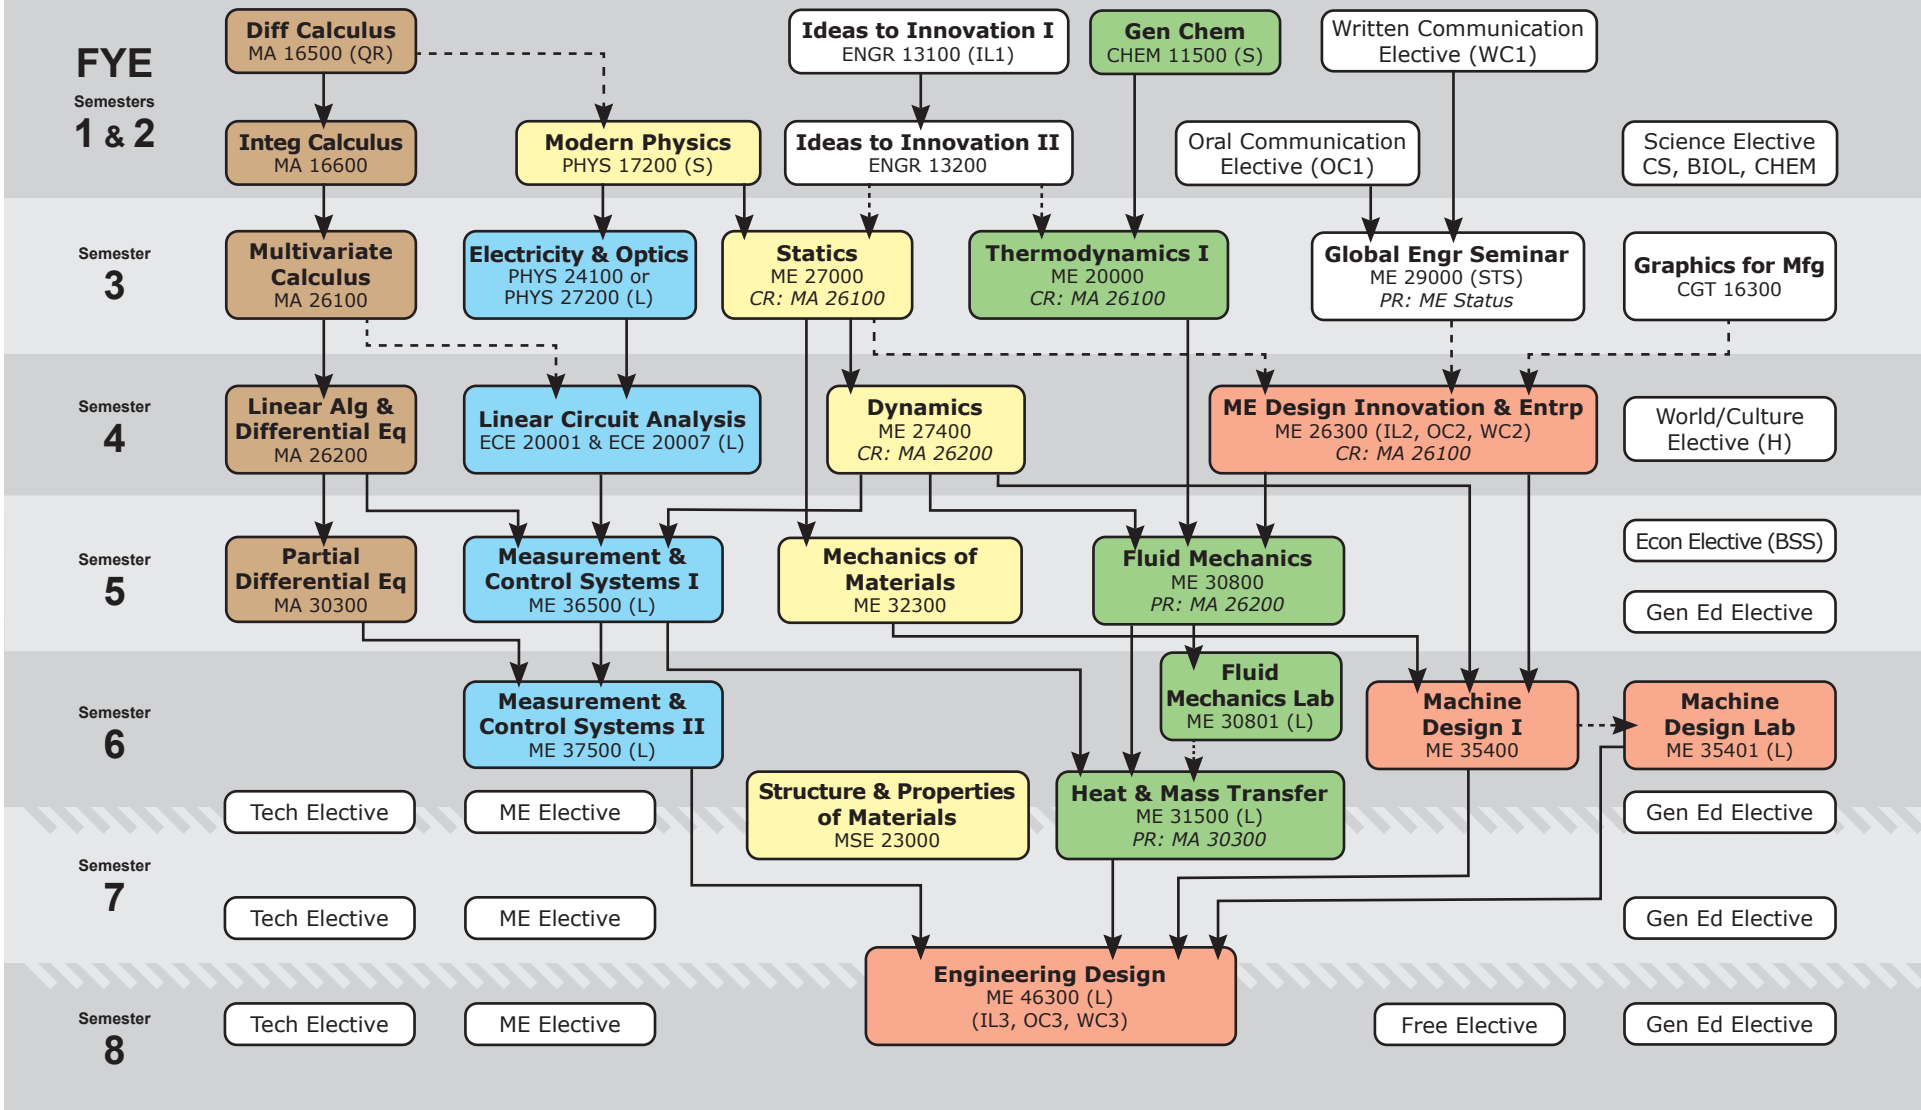

UNDERGRADUATE PROGRAM MAP

Mechanical Engineering

School of Mechanical Engineering
 585 Purdue Mall, Room 2008
 West Lafayette, IN 47907
 Phone: (765) 494-5689
 Email: MEundergrad@purdue.edu

purdue.edu/ME

Program Map updated Feb 2021